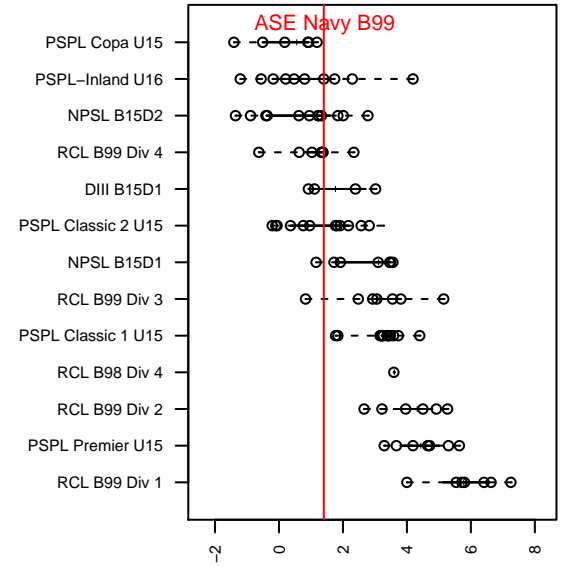

ASE Navy B99

Academy of Soccer Excellence
 Pasco, WA
 B99 total strength=1235
 attack=5.21 defense=3.92
 fall league = PSPL-Inland U16
 notes= Krugg 2012; Pietrok 2013, 2014

alt names used:
 ASE B99 Pietrok Navy
 ASE B99 Navy Pietrok

Venues played:
 2014 Rainier Challenge Copa U15
 2014 Mt Hood Challenge U15
 2014 PSPL-Inland U16

ASE Navy B99
 Dots are actual minus expected GF (blue circles) and GA (red triangles).
 Blue line is smoothed change in attack strength. Red is smoothed change in defense strength.

**attack and defense variance (black dot)
relative to other teams
and top 10 in region**

**attack and defense rating
relative to others at age
and all opponents in last 13 months**

Performance relative to 13 month average